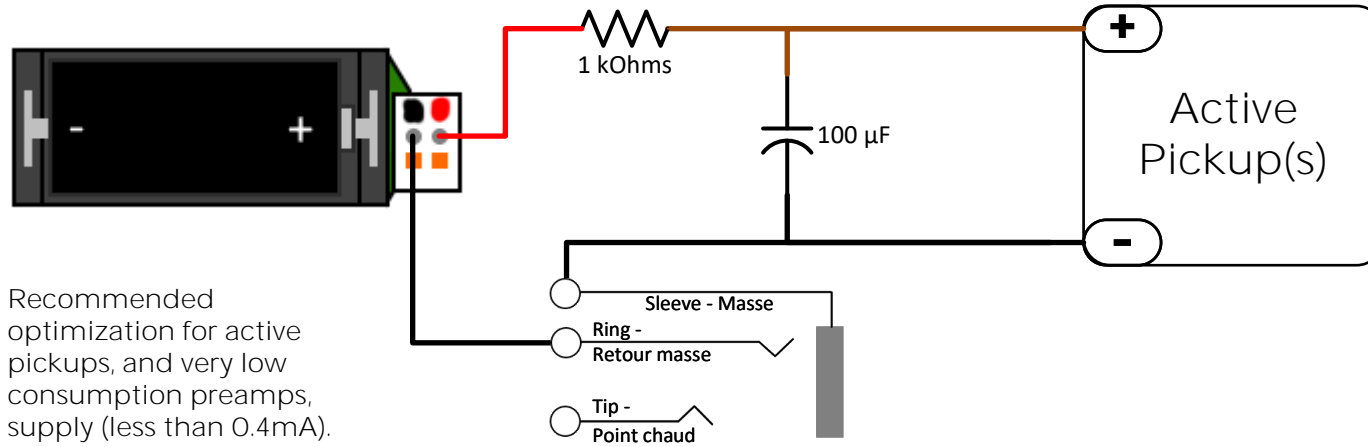

POWER BLOCK PLUG'N'PLAY

Wiring optimization

Schematics / DIY

Option: filtered wiring for active pickups

- Filtered wiring available:
- With free wire
 - With 1 standardized connector
 - With 2 standardized connectors