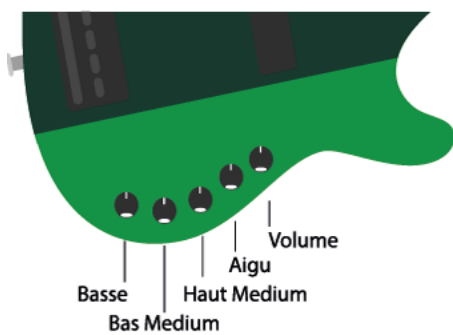

ORDER FORM

INTEGRATED PREAMP : 4 BANDS

209€ INC. VAT

CHOOSE YOUR OWN CONFIGURATION

CONFIG. TYPE 1