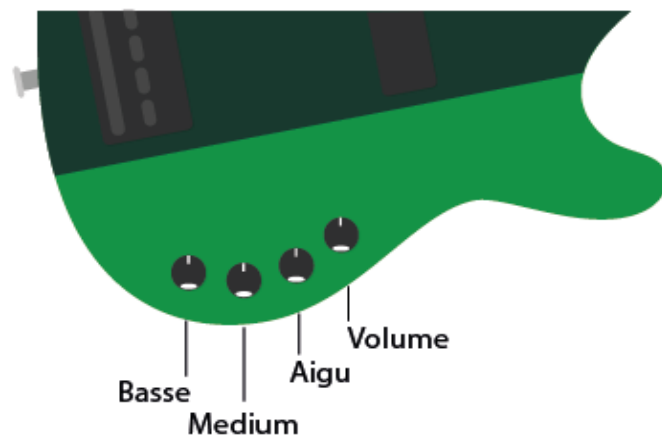

ORDER FORM

INTEGRATED PREAMP : 3 BANDS

176€ INC. VAT

CHOOSE YOUR OWN CONFIGURATION

CONFIG. TYPE 1