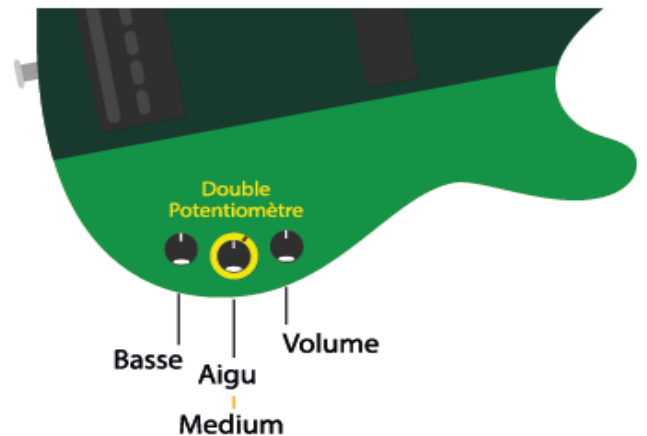

CONFIG. TYPE 2