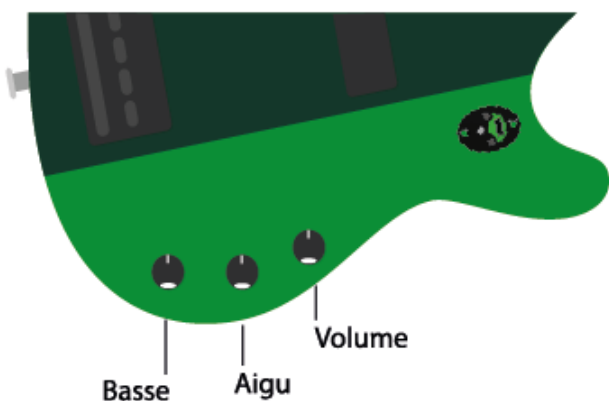

ORDER FORM

INTEGRATED PREAMP : 2 BAND

147€ INC. VAT

CHOOSE YOUR OWN CONFIGURATION

CONFIG. TYPE 1